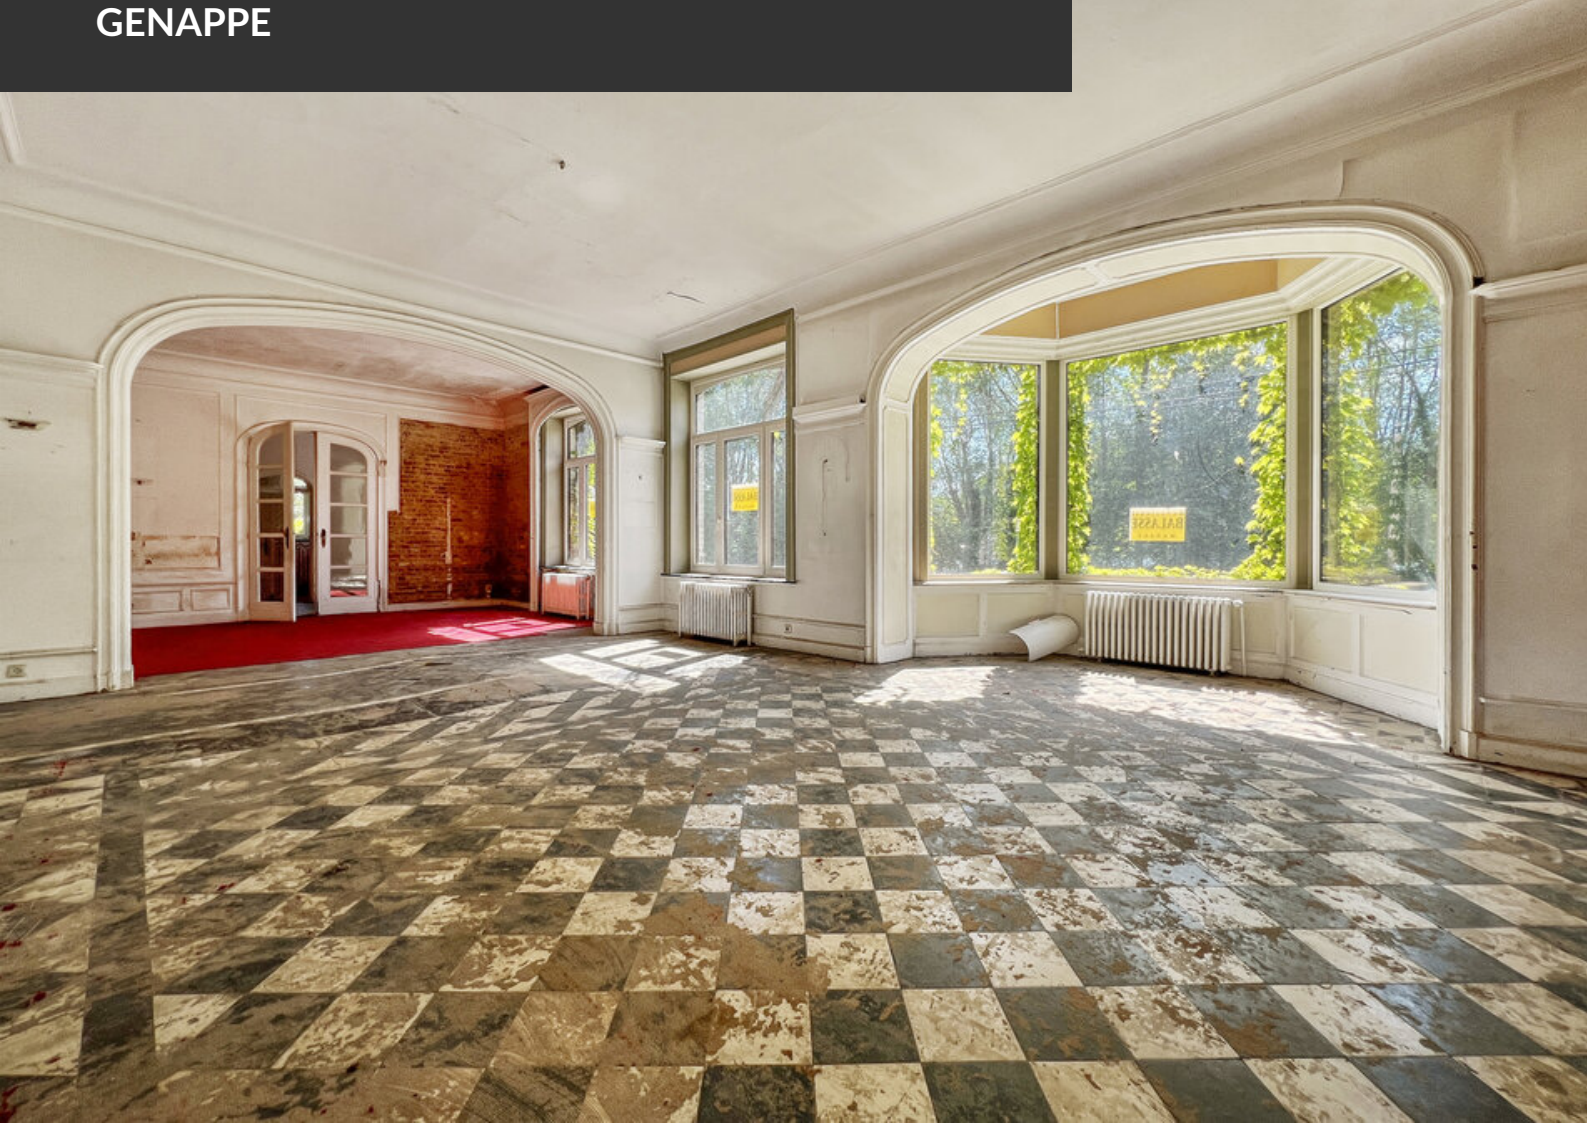

HOUSE FOR SALE
GENAPPE