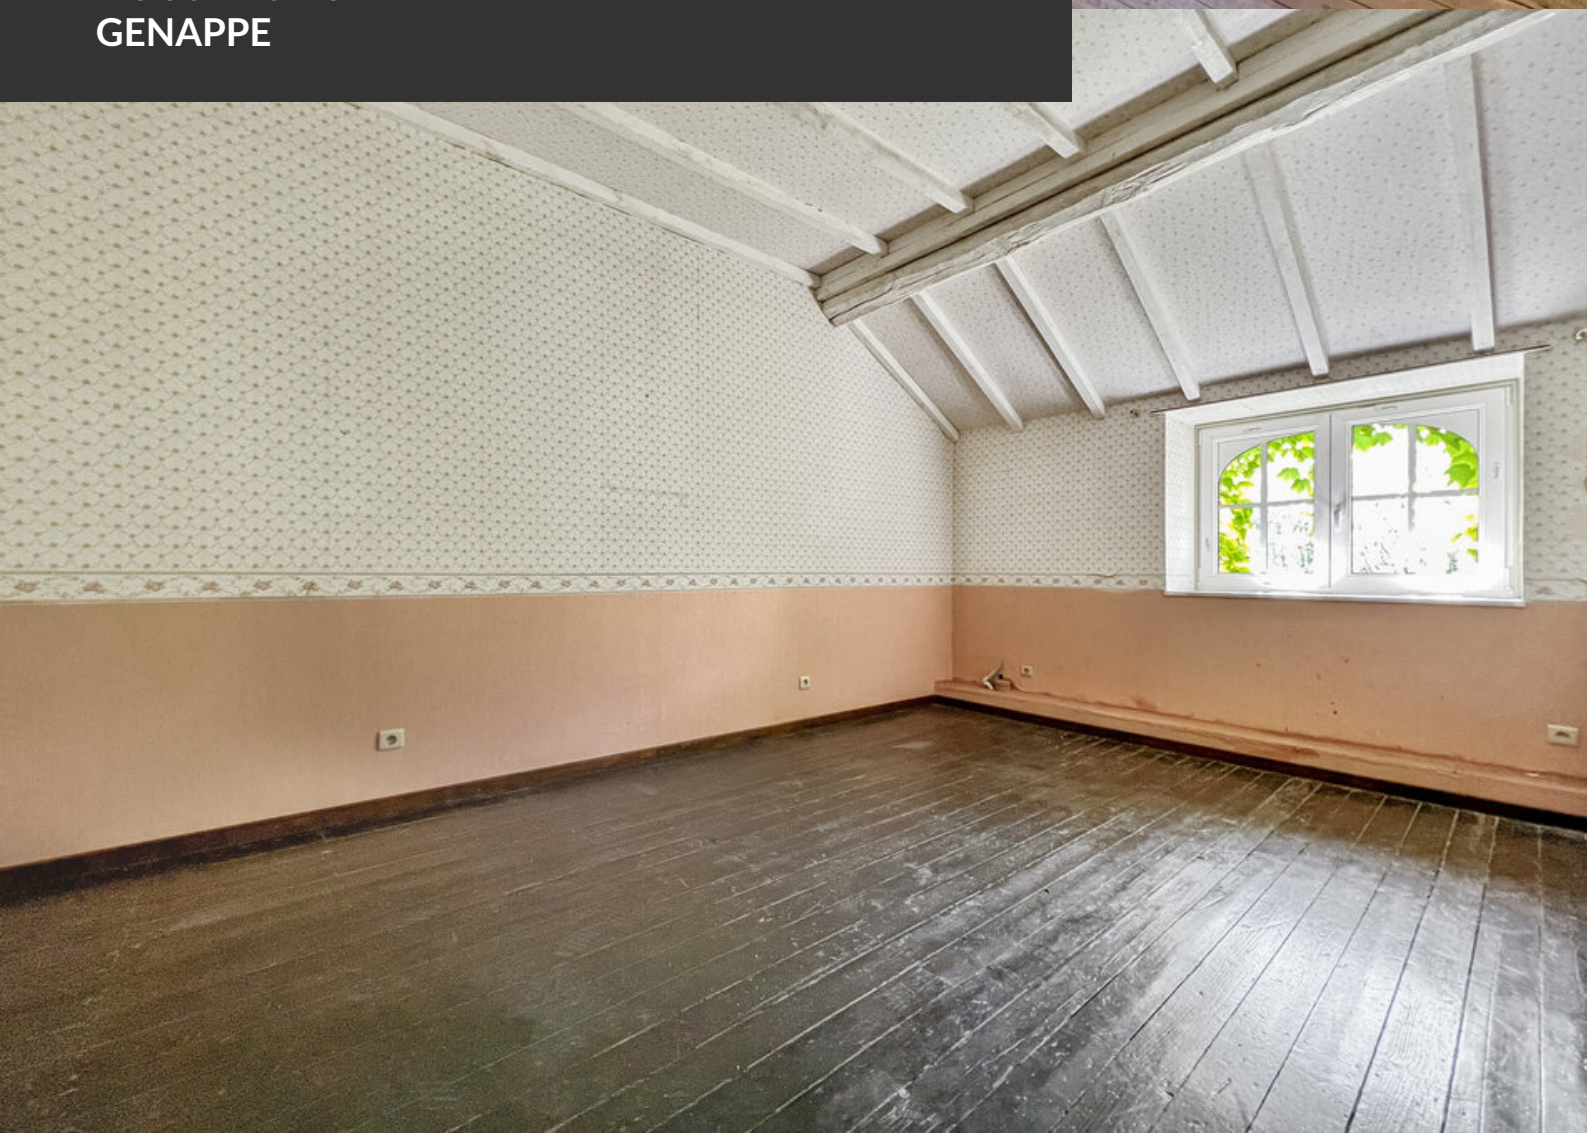

HOUSE FOR SALE
GENAPPE